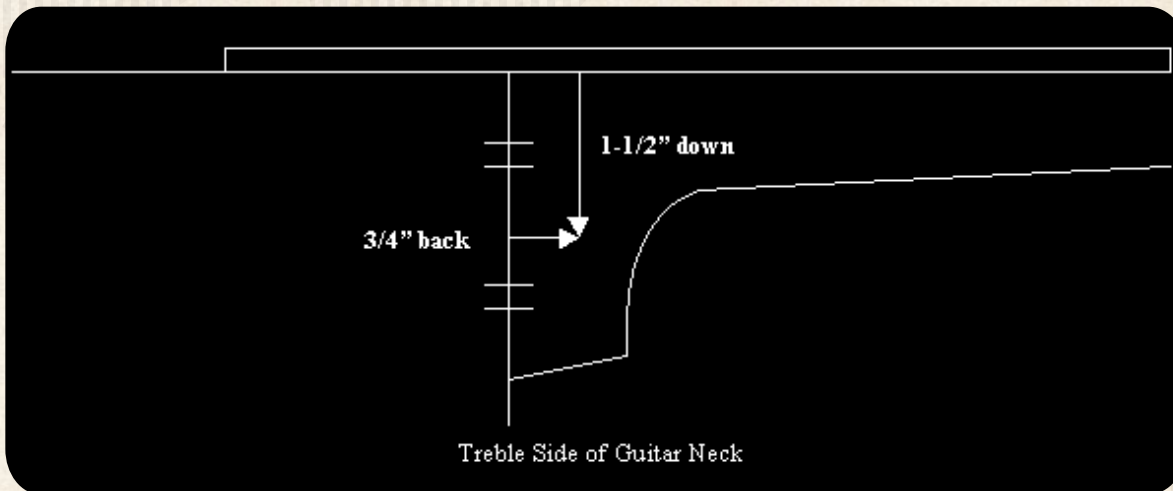

STRAP BUTTON INSTALLATION

WHEN ADDING A STRAP BUTTON TO YOUR BREEDLOVE GUITAR OR MANDOLIN, IT'S IMPORTANT TO PLACE THE BUTTON IN THE RIGHT LOCATION. USE THESE DIAGRAMS TO HELP YOU FIND THE PROPER LOCATION FOR DRILLING.

GUITAR